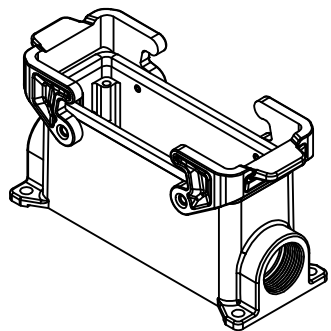

Diritti riservati All rights reserved

Dimensions  
in mm

Simplified representation with dimensions without tolerance

Original Size A4

JMPP 24.25

Date 08/11/23

surface mounting housing, size "104.27", 1x M25 side entry,

Sign. G. Renna

with 2 Je-i-P levers

Scale  
1:1