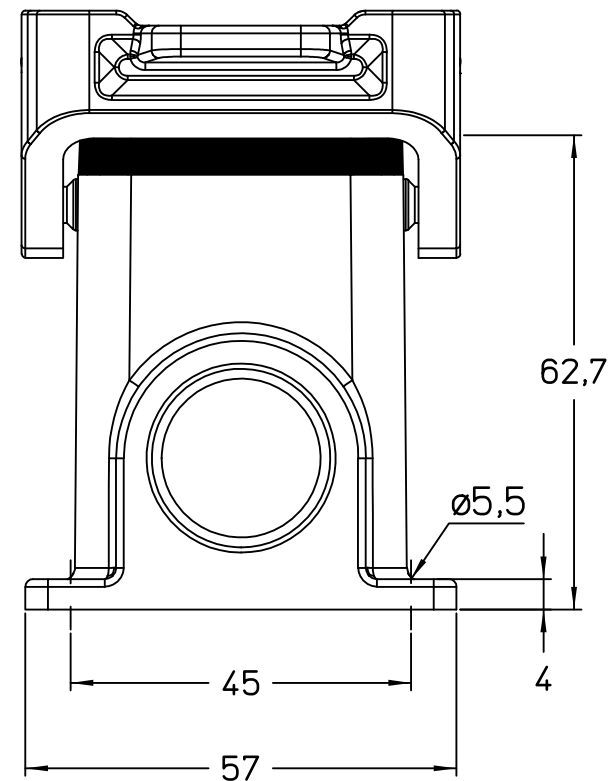

Diritti riservati All rights reserved

Dimensions  
in mm

Simplified representation with dimensions without tolerance

Original Size A4

JMPP 24.25

Date 08/11/23

surface mounting housing, size "104.27", 1x M25 side entry,

Sign. G. Renna

with 2 Je-i-P levers

Scale  
1:1