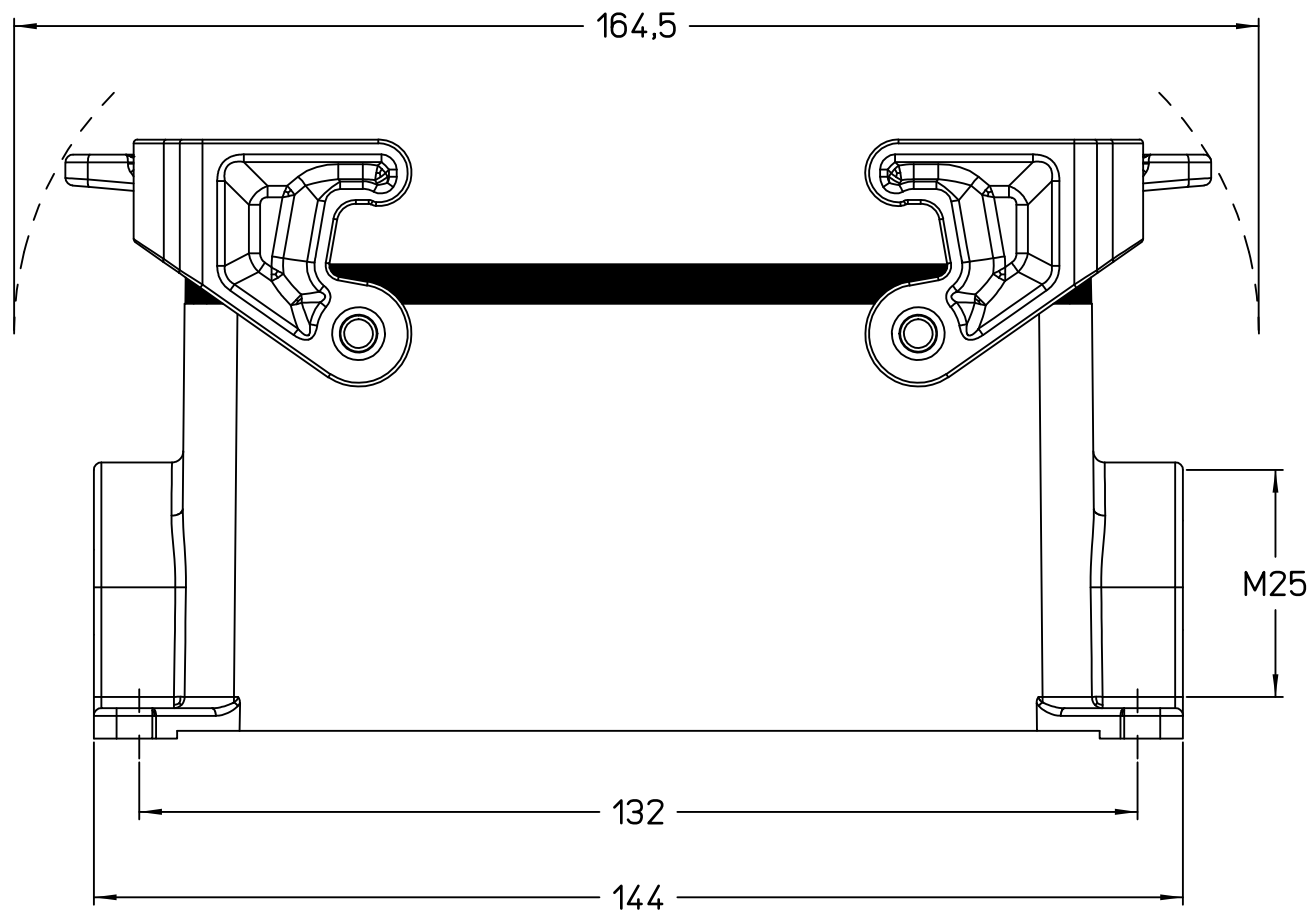

Diritti riservati All rights reserved

Dimensions  
in mm

Simplified representation with dimensions without tolerance

Original Size A4

JMPP 24.25

Date 08/11/23

surface mounting housing, size "104.27", 1x M25 side entry,

Sign. G. Renna

with 2 Je-i-P levers

Scale  
1:1